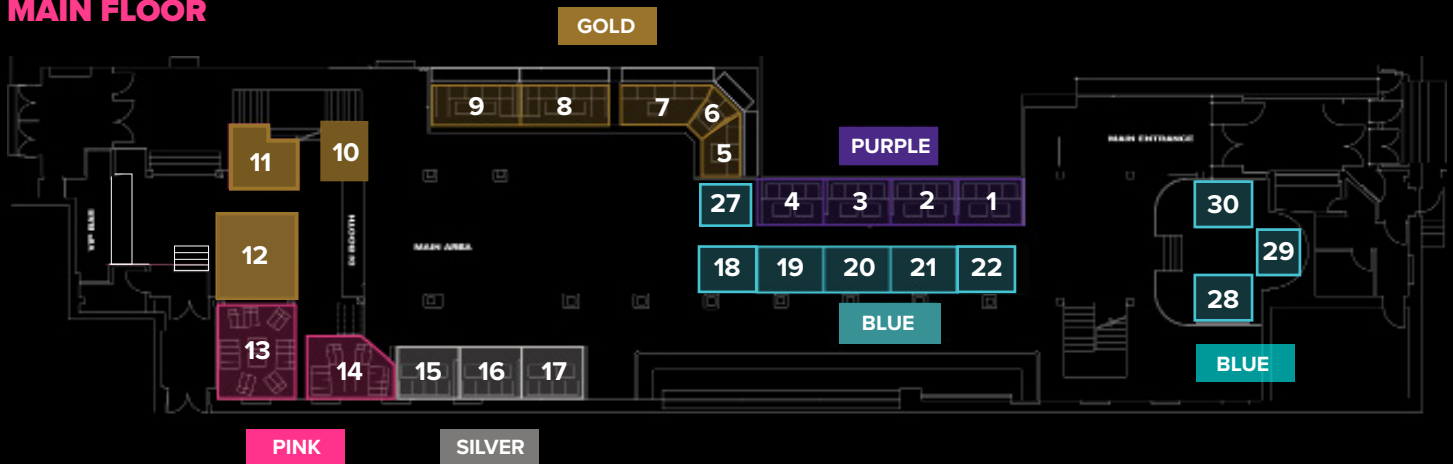

TOYBOX

VIP
TABLE
PACKAGES:
**THE SHOW
SATURDAYS**

INK

VIP TABLE LOCATIONS

We welcome you to take a walk through our 14,000 square foot entertainment and nightlife venue and become captivated by the sophisticated, state of the art interior design.

*Prices & minimum spends do not include gratuity, 2.5% facility fee or tax.

MAIN FLOOR

LATIN BASEMENT

VIP TABLE PRICING: SATURDAYS

● BLUE

\$150 for 10 people
\$225 for 15 people
\$600 liquor minimum spend

● PURPLE

● GOLD 2 (TABLES 7-10)

\$150 for 10 people
\$225 for 15 people
\$1200 liquor minimum spend

● PINK

\$150 for 10 people
\$225 for 15 people
\$1500 liquor minimum spend

● LATIN BASEMENT

\$150 for 10 people
\$300 liquor minimum spend