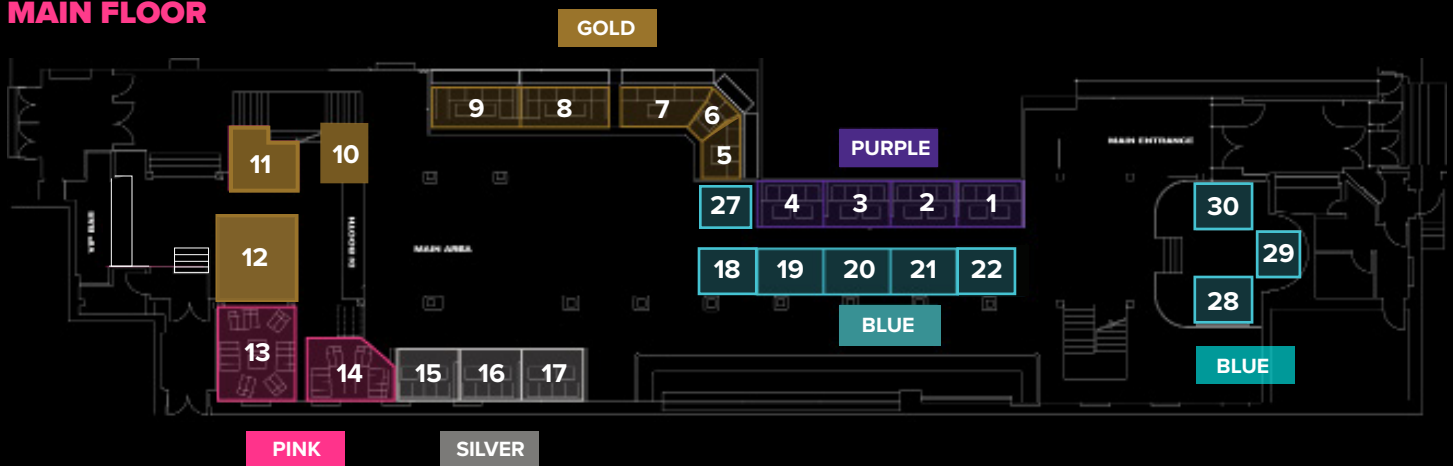

VIP TABLE LOCATIONS

We welcome you to take a walk through our 14,000 square foot entertainment and nightlife venue and become captivated by the sophisticated, state of the art interior design.

Captivating your mind with snake berry and eel walnut custom leather upholstery, modern pop culture accents and enchanting lifelike digital artwork. This adult playground is designed to summon your inner child on any given night.

*Prices & minimum spends do not include gratuity, 2.5% facility fee or tax.

MAIN FLOOR