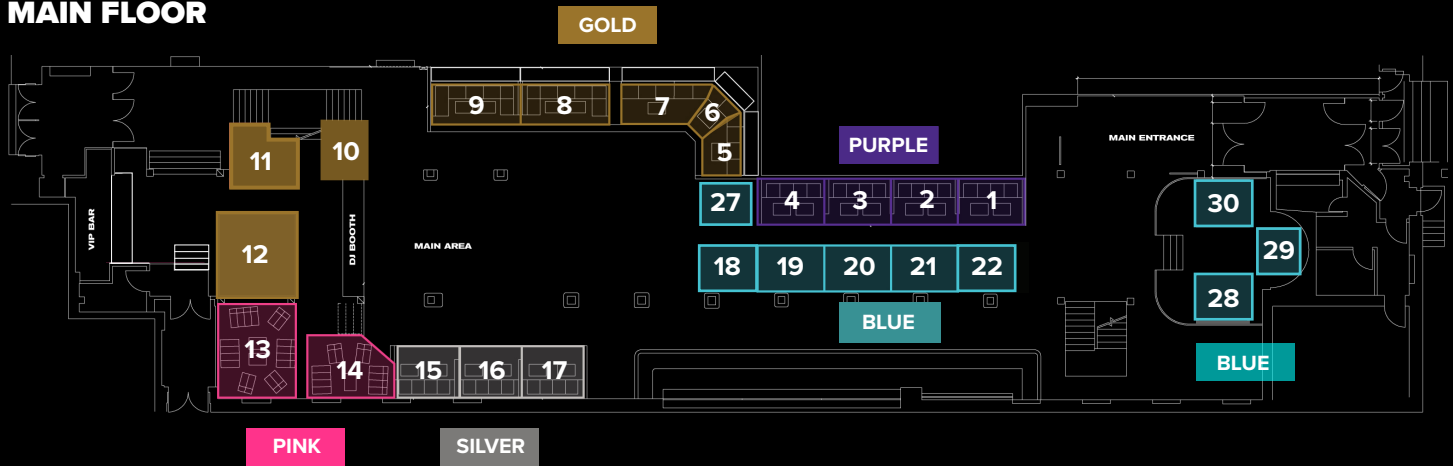

TOYBOX

VIP
TABLE
PACKAGES:

FRIDAYS

SPECIAL GUEST DJ NIGHTS

INK

VIP TABLE LOCATIONS

We welcome you to take a walk through our 14,000 square foot entertainment and nightlife venue and become captivated by the sophisticated, state of the art interior design.

*Prices & minimum spends do not include gratuity, 2.5% facility fee or tax.

MAIN FLOOR

BASEMENT

VIP TABLE PRICING: **FRIDAYS**

- **TABLES 1-3**
\$1000 liquor minimum spend
- **TABLES 15-17**
\$1500 liquor minimum spend
- **TABLES 19-22**
\$1000 liquor minimum spend
- **TABLES 8-9**
\$2000 liquor minimum spend
- **TABLES 28-30**
\$1250 liquor minimum spend
- **TABLES 10-11
(WHEN AVAILABLE)**
\$2500 liquor minimum spend
- **TABLES 18-27**
\$1200 - 1500 liquor minimum spend
- **TABLES 13-14
(WHEN AVAILABLE)**
\$2500 liquor minimum spend
- **TABLES 4-7**
\$1500 liquor minimum spend