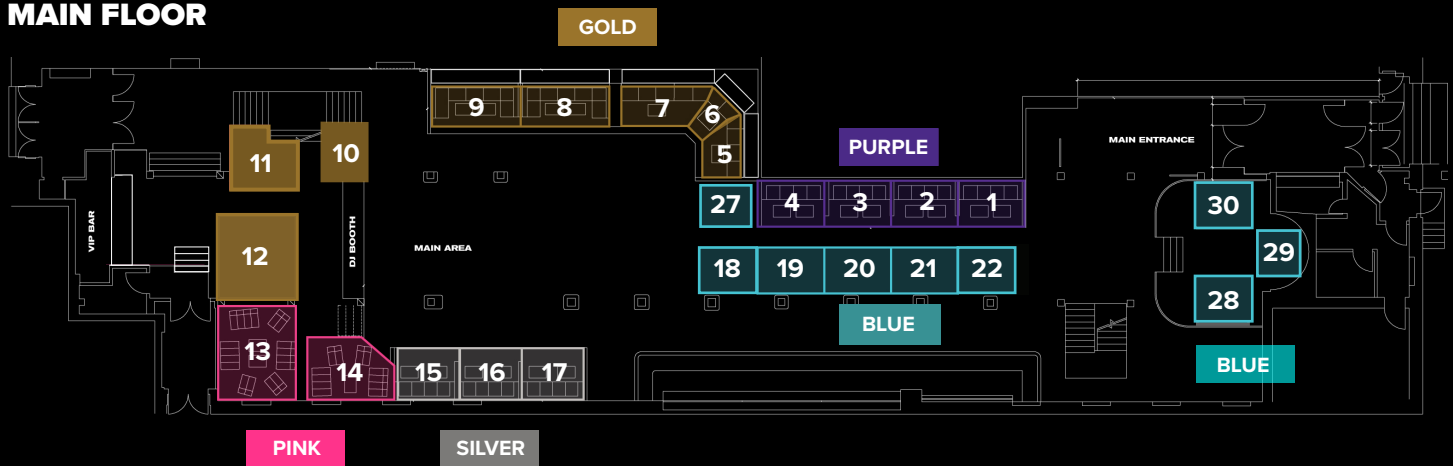

TOYBOX

VIP
TABLE
PACKAGES:

FRIDAYS

RESIDENT DJ NIGHTS

INK

VIP TABLE LOCATIONS

We welcome you to take a walk through our 14,000 square foot entertainment and nightlife venue and become captivated by the sophisticated, state of the art interior design.

*Prices & minimum spends do not include gratuity, 2.5% facility fee or tax.

MAIN FLOOR

BASEMENT

VIP TABLE PRICING: **FRIDAYS**

-  **BLUE**
\$600 liquor minimum spend
3 free entries for every \$300 spent
-  **PURPLE**
\$900 liquor minimum spend
3 free entries for every \$300 spent
-  **SILVER**
\$1200 liquor minimum spend
3 free entries for every \$300 spent
-  **GOLD**
\$1200 - 1500 liquor minimum spend
3 free entries for every \$300 spent
-  **PINK**
\$1500 - 2000 liquor minimum spend
3 free entries for every \$300 spent