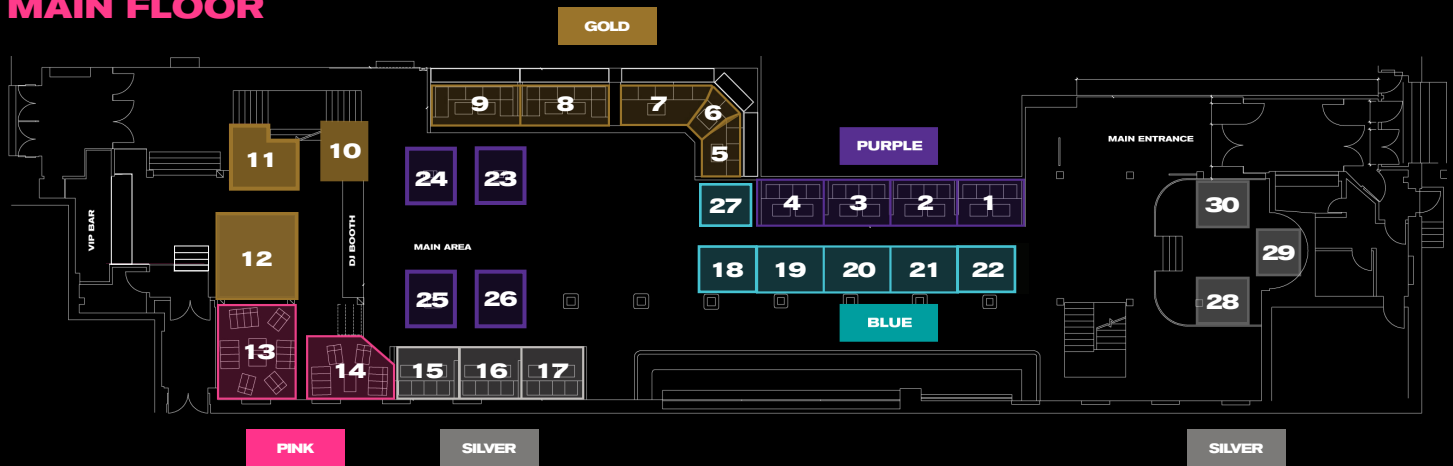

TOYBOX

VIP  
TABLE  
PACKAGES:  
**THE SHOW  
SATURDAYS**

**INK**

# VIP TABLE LOCATIONS

We welcome you to take a walk through our 14,000 square foot entertainment and nightlife venue and become captivated by the sophisticated, state of the art interior design.

Captivating your mind with snake berry and eel walnut custom leather upholstery, modern pop culture accents and enchanting lifelike digital artwork. This adult playground is designed to summon your inner child on any given night.

## MAIN FLOOR