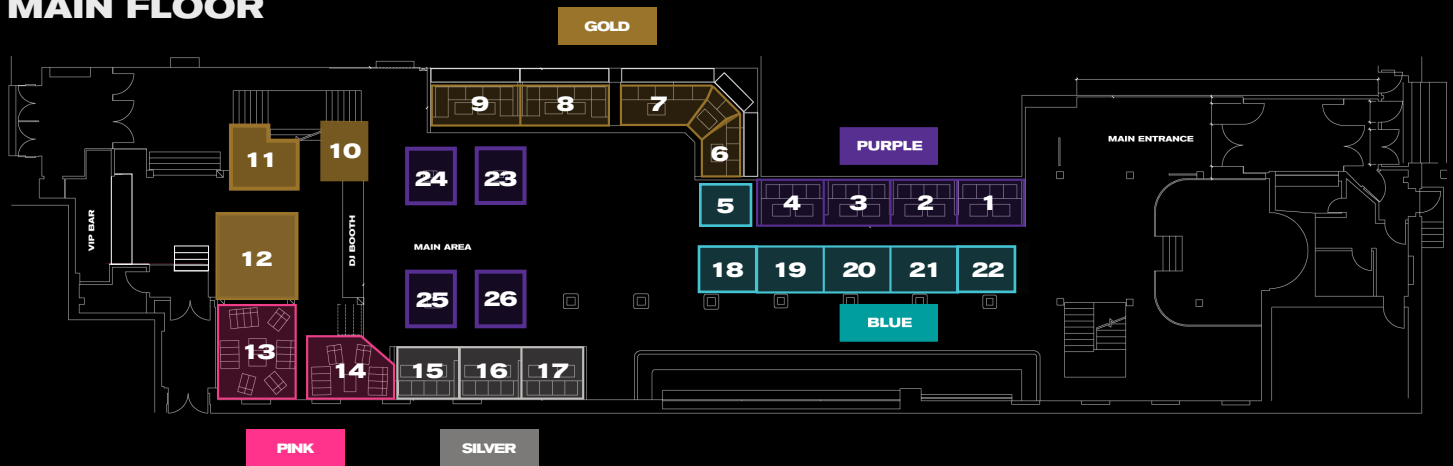

TOYBOX

VIP
TABLE
PACKAGES:
FRIDAYS

INK

VIP TABLE LOCATIONS

We welcome you to take a walk through our 14,000 square foot entertainment and nightlife venue and become captivated by the sophisticated, state of the art interior design.

*Prices & minimum spends do not include gratuity, 2.5% facility fee or tax.

MAIN FLOOR

BASEMENT

VIP TABLE PRICING: **FRIDAYS**

Prices & minimum spends do not include gratuity, 2.5% facility fee or tax.

Prices are subject to change.

Product selection to be made upon arrival.

● **BLUE**
\$100 seating fee (max 10 people)
\$500 liquor minimum spend

● **PURPLE**
\$100 seating fee (max 10 people)
\$750 liquor minimum spend

● **SILVER**
\$100 seating fee (max 10 people)
\$1000 liquor minimum spend

● **GOLD**
\$100 seating fee (max 10 people)
\$1000 liquor minimum spend

● **PINK**
\$150 seating fee (max 15 people)
\$1250 liquor minimum spend

ADDITIONAL OPTIONS

BIRTHDAY PACKAGE

\$40

Includes a dozen mini cupcakes (with chocolate, vanilla & red velvet), and balloons.