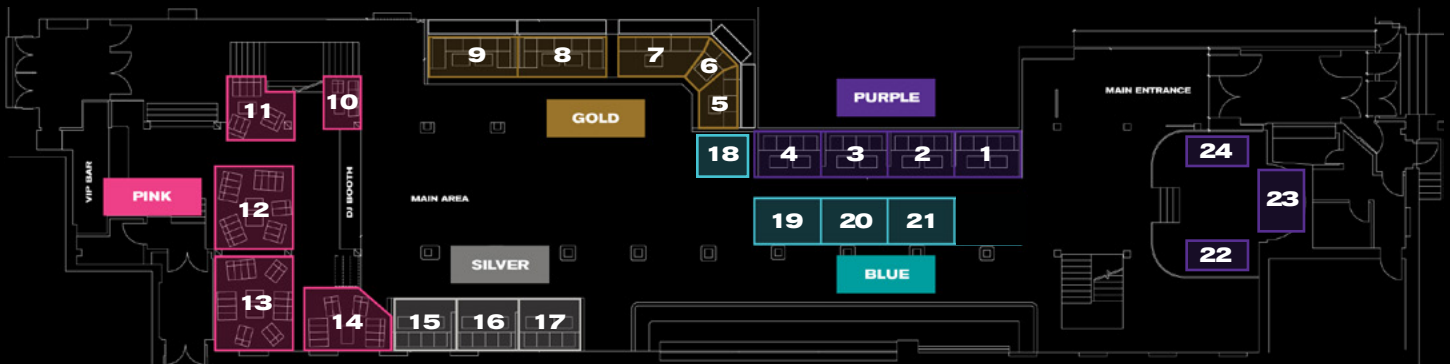

TOYBOX

VIP
TABLE
PACKAGES:
FRIDAYS (WINTER)

VIP TABLE LOCATIONS

We welcome you to take a walk through our 14,000 square foot entertainment and nightlife venue and become captivated by the sophisticated, state of the art interior design.

*Prices & minimum spends do not include gratuity, 2.5% facility fee or tax.

MAIN FLOOR

VIP TABLE PRICING: WINTER

Prices & minimum spends do not include gratuity, 2.5% facility fee or tax.

Prices are subject to change.