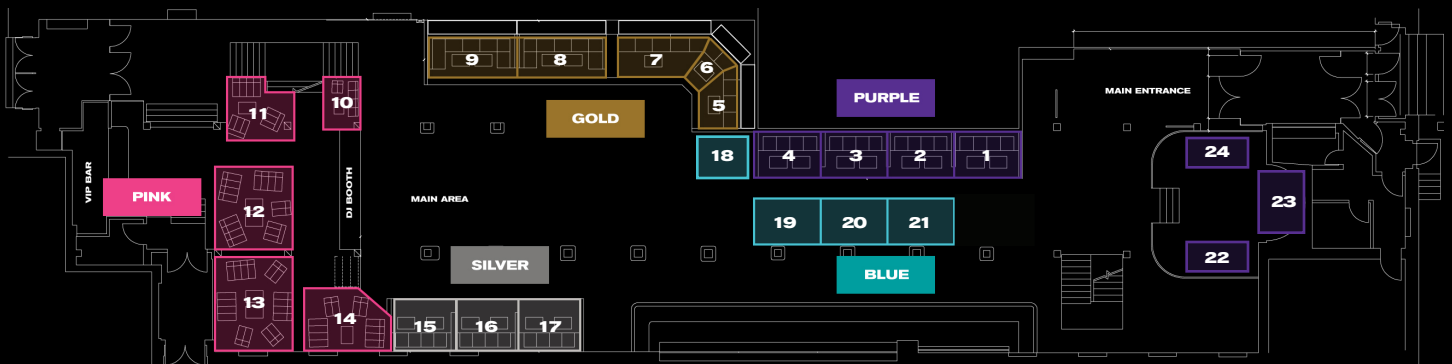

TOYBOX

VIP
TABLE
PACKAGES:
**JACK YOUR
SATURDAYS**

VIP TABLE LOCATIONS

We welcome you to take a walk through our 14,000 square foot entertainment and nightlife venue and become captivated by the sophisticated, state of the art interior design.

*Prices & minimum spends do not include gratuity, 2.5% facility fee or tax.

MAIN FLOOR

VIP TABLE PRICING: SATURDAYS

Prices & minimum spends do not include gratuity, 2.5% facility fee or tax.

Prices are subject to change.

Product selection to be made upon arrival.

-  **BLUE**
4 ADMISSIONS
\$480 liquor minimum spend
-  **PURPLE**
6-8 ADMISSIONS
\$750 - \$1000 liquor minimum spend
-  **SILVER**
10 ADMISSIONS
\$1250 liquor minimum spend
-  **GOLD**
10-12 ADMISSIONS
\$1250 - \$1500 liquor minimum spend
-  **PINK**
12-16 ADMISSIONS
\$1500 - \$2000 liquor minimum spend