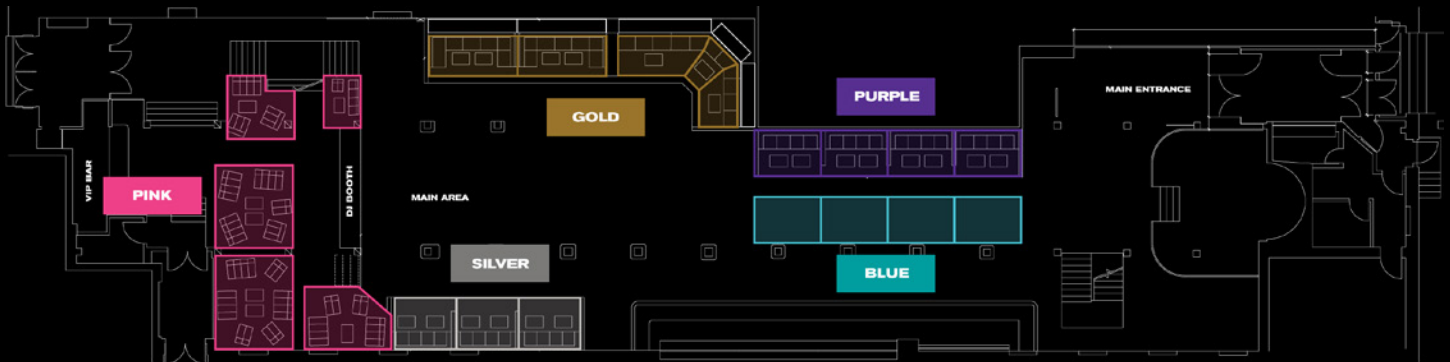

TOYBOX

VIP
TABLE
PACKAGES:
**TOY FACTORY
FRIDAYS**

VIP TABLE LOCATIONS

We welcome you to take a walk through our 14,000 square foot entertainment and nightlife venue and become captivated by the sophisticated, state of the art interior design.

*Prices & minimum spends do not include gratuity, 2.5% facility fee or tax.

MAIN FLOOR

VIP TABLE PRICING: **REGULAR**

Prices & minimum spends do not include gratuity, 2.5% facility fee or tax.

Prices are subject to change.