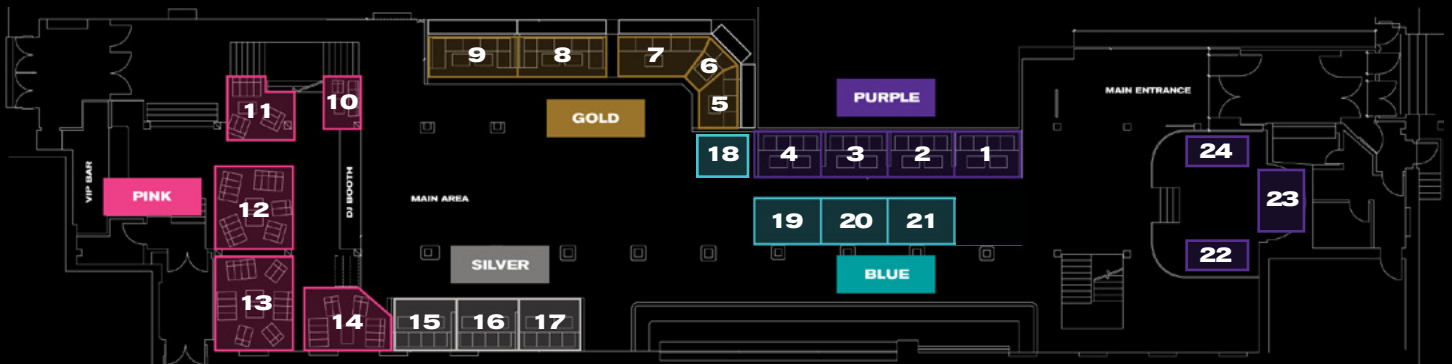

TOYBOX

VIP
TABLE
PACKAGES:
**JACK YOUR
SATURDAYS**

VIP TABLE LOCATIONS

We welcome you to take a walk through our 14,000 square foot entertainment and nightlife venue and become captivated by the sophisticated, state of the art interior design.

*Prices & minimum spends do not include gratuity, 2.5% facility fee or tax.

MAIN FLOOR

BASEMENT

VIP TABLE PRICING: SATURDAYS

Prices & minimum spends do not include gratuity, 2.5% facility fee or tax.

Prices are subject to change.

 -  **GOLD**
10-12 ADMISSIONS
\$1250 - \$1500 liquor minimum spend

 -  **PINK**
12-16 ADMISSIONS
\$1500 - \$2000 liquor minimum spend
-
-  **THE PLAYROOM (BASEMENT)**
4 ADMISSIONS
\$480 liquor minimum spend