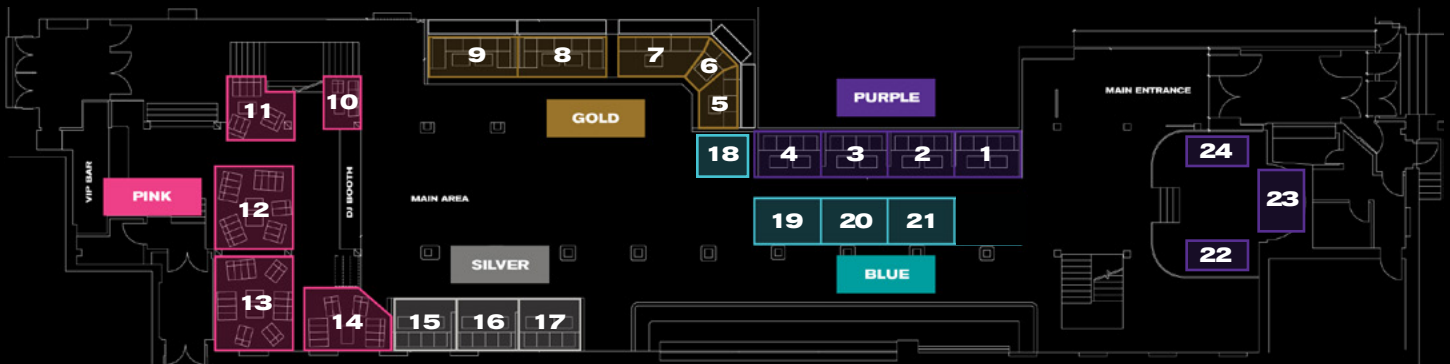

TOYBOX

VIP
TABLE
PACKAGES:
**TOY FACTORY
FRIDAYS**

VIP TABLE LOCATIONS

We welcome you to take a walk through our 14,000 square foot entertainment and nightlife venue and become captivated by the sophisticated, state of the art interior design.

*Prices & minimum spends do not include gratuity, 2.5% facility fee or tax.

MAIN FLOOR

VIP TABLE PRICING: **REGULAR**

Prices & minimum spends do not include gratuity, 2.5% facility fee or tax.

Prices are subject to change.